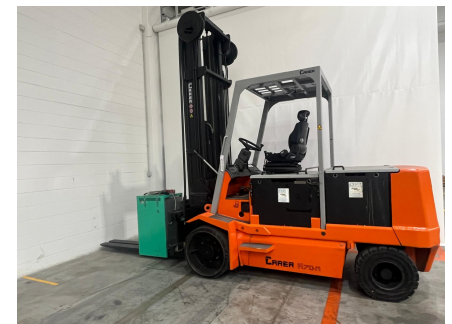

## Altri Carrelli R70N - UCE20229

Year	2007
Hours worked	1
Setup	PREMIUM
Attachement type	NO ATTACHEMENT
Battery amperage in A	1250
Battery brand	OTHER BRAND
Battery voltage in V	80
Brakes type	WET BRAKES
Directional control type	DOUBLE PEDAL
Driver's cab	WITHOUT CAB
Equipment	SIDESHIFT
Forks	YES
Forks length in mm	1800
Front axle	STANDARD
Hydraulic control types	MECHANICAL LEVERS
Hydraulic functions number	4
License plate	NO
Lift height in mm	5500
Load centre in mm	650
Mast Overall in mm	3650
Mast type	FFL
Overhead guard type	STANDARD OVERHEAD GUARD
Tire type	CUSHION
Type	STANDARD

Weight capacity in kg 7000

Check the setup at the link:

<https://myusato.cls.it/allestimenti-e-garanzia>

**Used as if it had never been used.**

MyUsato® CLS: the safe and convenient choice for a fleet capable of any business. Convenience, quality, safety and reliability: these are the main characteristics of the MyUsato offer, the service proposed by CLS to meet the needs of companies that need to renew their fleet of machines with modern and reliable solutions.