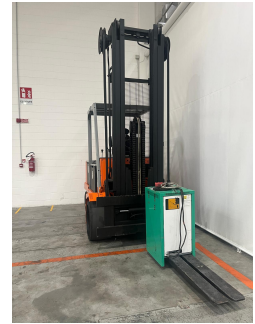

## Altri Carrelli R70N - UCE20229

Year	2007
Hours worked	1
Setup	PREMIUM
Attachement type	NO ATTACHEMENT
Battery amperage in A	1250
Battery brand	OTHER BRAND
Battery voltage in V	80
Brakes type	WET BRAKES
Directional control type	DOUBLE PEDAL
Driver's cab	WITHOUT CAB
Equipment	SIDESHIFT
Forks	YES
Forks length in mm	1800
Front axle	STANDARD
Hydraulic control types	MECHANICAL LEVERS
Hydraulic functions number	4
License plate	NO
Lift height in mm	5500
Load centre in mm	650
Mast Overall in mm	3650
Mast type	FFL
Overhead guard type	STANDARD OVERHEAD GUARD
Tire type	CUSHION
Type	STANDARD