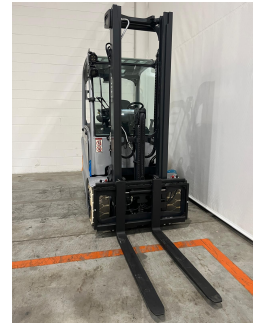

## Still RX60-30 - UCE20526

Year	2019
Hours worked	954
Setup	EASY
Attachement type	NO ATTACHEMENT
Battery amperage in A	620
Battery brand	OTHER BRAND
Battery voltage in V	80
Brakes type	WET BRAKES
Directional control type	SWITCH
Driver's cab	2 CAB PANELS
Equipment	SIDESHIFT
Forks	YES
Forks length in mm	1200
Front axle	STANDARD
Hydraulic control types	JOYSTICK
Hydraulic functions number	4
License plate	NO
Lift height in mm	3690
Load centre in mm	500
Mast Overall in mm	2480
Mast type	PFL
Overhead guard type	STANDARD OVERHEAD GUARD
Tire type	SOLID TIRES
Type	STANDARD