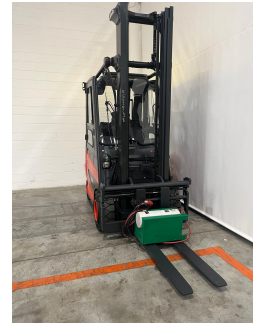

Linde E30 - UCE20805

Year	2019
Hours worked	5825
Setup	EASY
Attachement type	NO ATTACHEMENT
Battery brand	OTHER BRAND
Battery voltage in V	80
Brakes type	WET BRAKES
Directional control type	LEVER
Driver's cab	CAB
Equipment	SIDESHIFT
Forks	YES
Forks length in mm	1200
Front axle	STANDARD
Hydraulic control types	JOYSTICK
Hydraulic functions number	4
License plate	NO
Lift height in mm	4490
Load centre in mm	500
Mast Overall in mm	2880
Mast type	PFL
Overhead guard type	STANDARD OVERHEAD GUARD
Tire type	SOLID TIRES
Type	STANDARD
Version	STANDARD