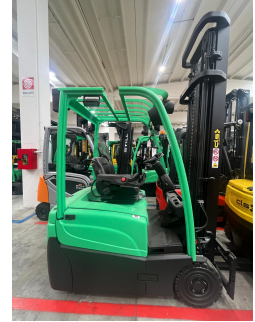

Yale ERP16VT – UCE19233

Year	2017
Hours worked	1699
Setup	PREMIUM PLUS
Attachement type	NO ATTACHEMENT
Battery brand	HAWKER
Battery voltage in V	48
Brakes type	WET BRAKES
Directional control type	SWITCH
Driver's cab	1 CAB PANEL
Equipment	SIDESHIFT
Forks	YES
Forks length in mm	1100
Front axle	STANDARD
Hydraulic control types	MINILEVERS
Hydraulic functions number	3
License plate	NO
Lift height in mm	4359
Load centre in mm	500
Mast type	PFL
Overhead guard type	STANDARD OVERHEAD GUARD
Tire type	SOLID TIRES
Type	STANDARD
Version	STANDARD
Weight capacity in kg	1600