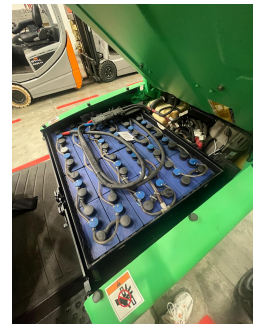

Yale ERP16VT – UCE19233

Year	2017
Hours worked	1699
Setup	PREMIUM PLUS
Attachement type	NO ATTACHEMENT
Battery brand	HAWKER
Battery voltage in V	48
Brakes type	WET BRAKES
Directional control type	SWITCH
Driver's cab	1 CAB PANEL
Equipment	SIDESHIFT
Forks	YES
Forks length in mm	1100
Front axle	STANDARD
Hydraulic control types	MINILEVERS
Hydraulic functions number	3
License plate	NO
Lift height in mm	4359
Load centre in mm	500
Mast type	PFL
Overhead guard type	STANDARD OVERHEAD GUARD
Tire type	SOLID TIRES
Type	STANDARD
Version	STANDARD
Weight capacity in kg	1600