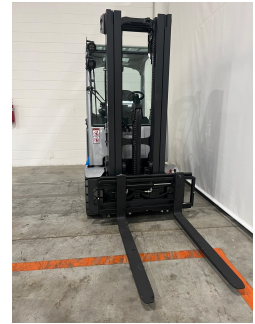

Still RX60-25 - UCE20527

Année	2019
Heures d'ouverture	4555
Configuration	EASY
Attachement type	NO ATTACHEMENT
Battery amperage in A	620
Battery brand	OTHER BRAND
Battery voltage in V	80
Brakes type	WET BRAKES
Directional control type	SWITCH
Driver's cab	2 CAB PANELS
Equipment	SIDESHIFT
Forks	YES
Forks length in mm	1200
Front axle	STANDARD
Hydraulic control types	JOYSTICK
Hydraulic functions number	4
License plate	NO
Lift height in mm	4890
Load centre in mm	500
Mast Overall in mm	2270
Type de mât	FFT
Overhead guard type	STANDARD OVERHEAD GUARD
Tire type	SOLID TIRES
Type	STANDARD