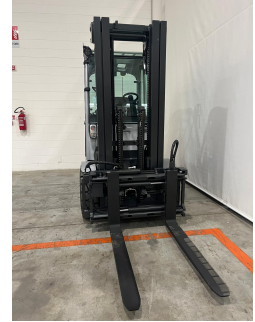

Still RX60-35 - UCE20530

Année	2015
Heures d'ouverture	4148
Configuration	EASY
Attachement type	FORKS POSITIONER
Battery amperage in A	775
Battery brand	OTHER BRAND
Battery voltage in V	80
Brakes type	WET BRAKES
Directional control type	SWITCH
Driver's cab	CAB
Equipment	SIDESHIFT
Forks	YES
Forks length in mm	1200
Front axle	STANDARD
Hydraulic control types	JOYSTICK
Hydraulic functions number	4
License plate	NO
Lift height in mm	4630
Load centre in mm	500
Mast Overall in mm	2350
Type de mât	FFT
Overhead guard type	STANDARD OVERHEAD GUARD
Tire type	SOLID TIRES
Type	STANDARD